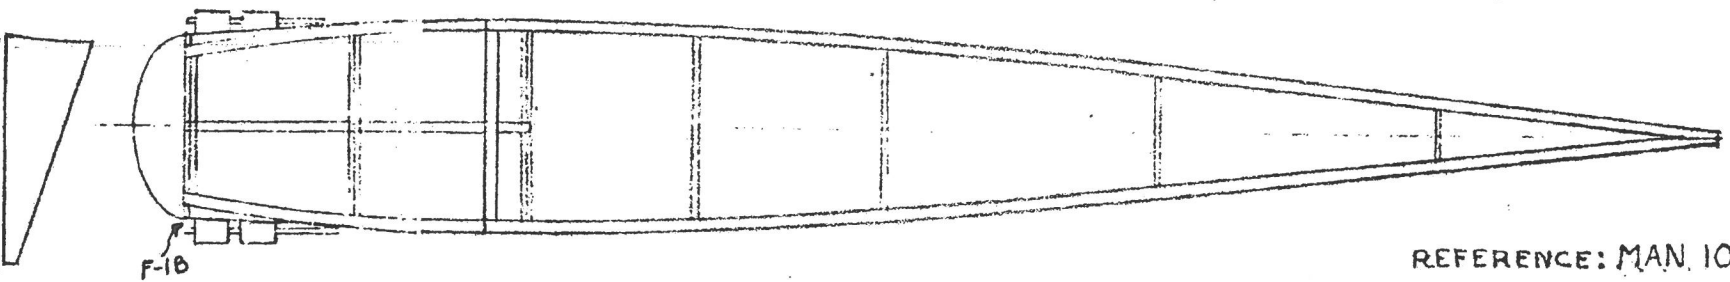

Pg. 12.

Pg. 13.

WINGTIPS RAISED TO MEET SPAR (SEE FRONT VIEW)

1/2" Dihedral each tip.

LG. TRUE LENGTH 1/32 SHEET

REFERENCE: MAN. 10/59 PG. 34

STAB AND RUDDER OUTLINES 1/32 SQ

BEST TIME INDOOR: 73 SECS
BEST TIME OUTDOOR: 3.05 MIN.