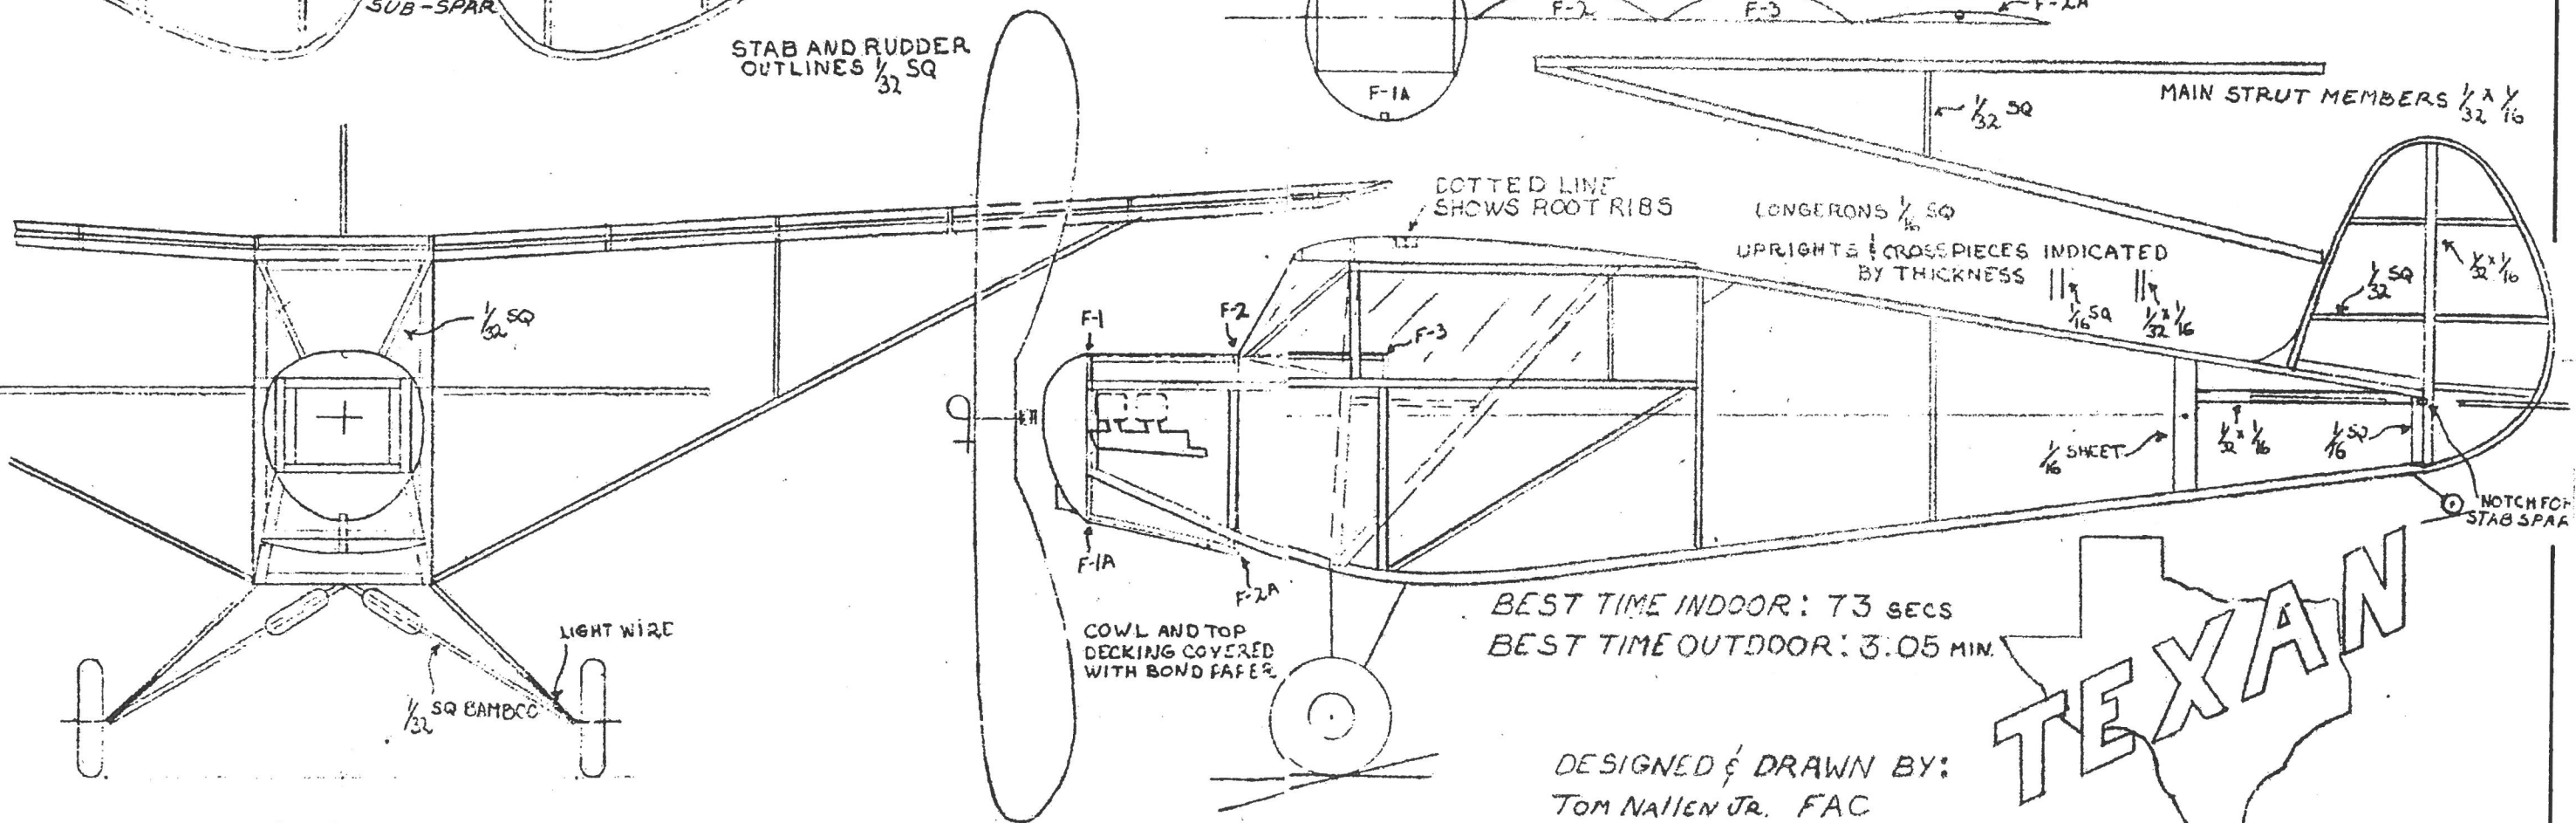

Pg. 12.

Pg. 13.

WINGTIPS RAISED TO MEET SPAR (SEE FRONT VIEW)

1/2" Dihedral each tip.

LG. TRUE LENGTH 1/32 SHEET

REFERENCE: MAN. 10/59 PG. 34

STAB AND RUDDER OUTLINES 1/32 SQ

BEST TIME INDOOR: 73 SECS
BEST TIME OUTDOOR: 3.05 MIN.

DESIGNED & DRAWN BY:
TOM NAIEN JR. FAC

TEXIAN

D'après Flying Aces