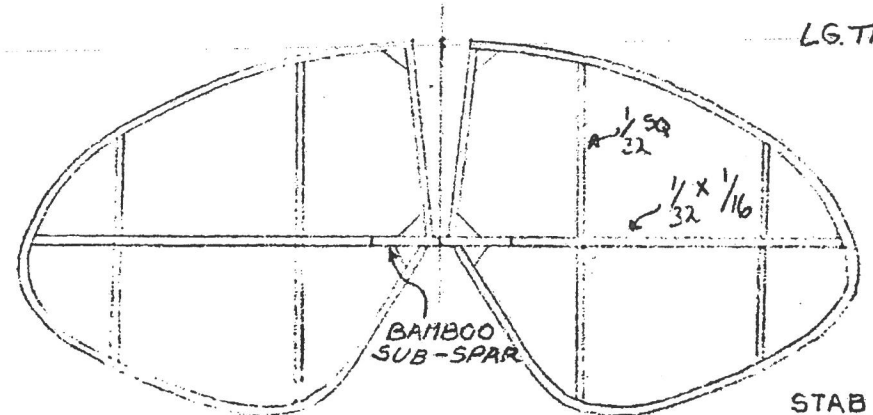

Pg. 12.

Pg. 13.

WINGTIPS RAISED TO MEET SPAR (SEE FRONT VIEW)

1/2" Dihedral each tip.

LG. TRUE LENGTH 1/32 SHEET

REFERENCE: MAN. 10/59 PG. 34

STAB AND RUDDER OUTLINES 1/32 SQ

BEST TIME INDOOR: 73 SECS
BEST TIME OUTDOOR: 3.05 MIN.