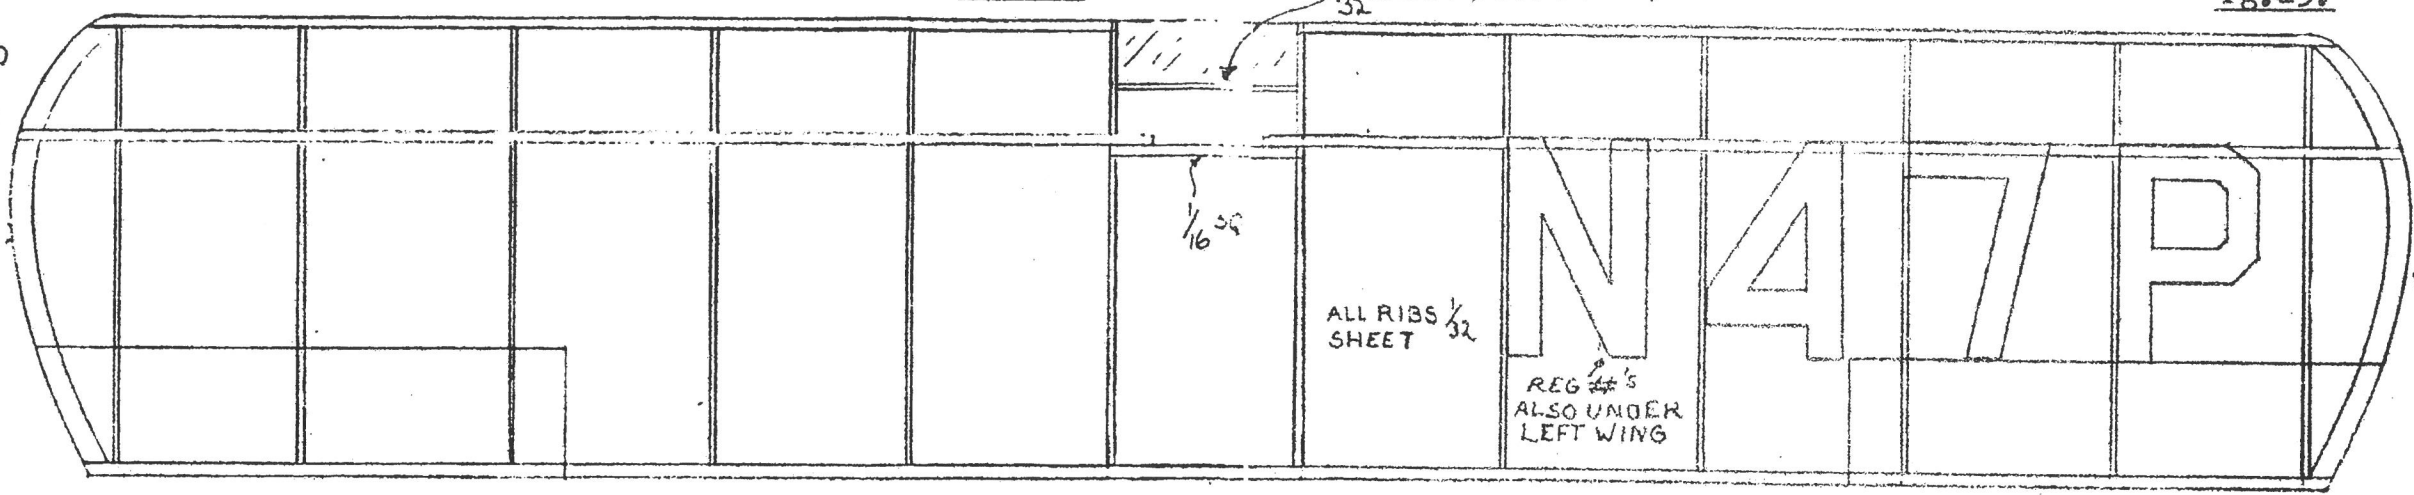

Pg. 12.

Pg. 13.

WINGTIPS RAISED TO MEET SPAR (SEE FRONT VIEW)

1/2" Dihedral each tip.

LG. TRUE LENGTH 1/32 SHEET

REFERENCE: MAN. 10/59 PG. 34

STAB AND RUDDER OUTLINES 1/32 SQ

BEST TIME INDOOR: 73 SECS
BEST TIME OUTDOOR: 3.05 MIN.