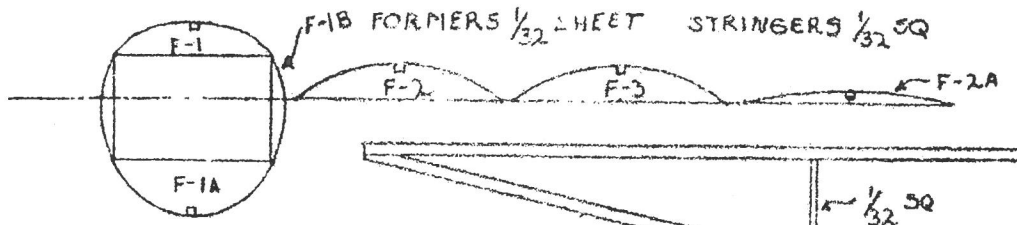

Pg. 12.

Pg. 13.

WINGTIPS RAISED TO MEET SPAR (SEE FRONT VIEW)

1/2" Dihedral each tip.

LG. TRUE LENGTH 1/32 SHEET

REFERENCE: MAN. 10/59 PG. 34

STAB AND RUDDER OUTLINES 1/32 SQ

BEST TIME INDOOR: 73 SECS
BEST TIME OUTDOOR: 3.05 MIN.