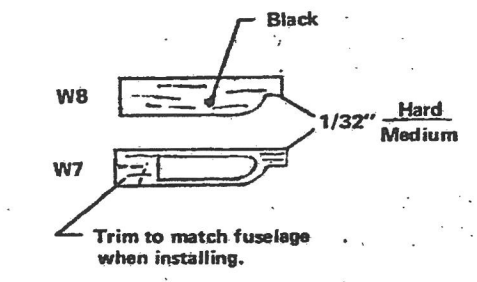

**F4U-1 CORSAIR
PEANUT SCALE
DESIGNED BY MARK DRELA**

Entire airplane is covered with sea-blue Japanese tissue, except for nose, which is white.

| Wood Sizes | Outdoor | Indoor |
|------------|---------|--------|
| | | |