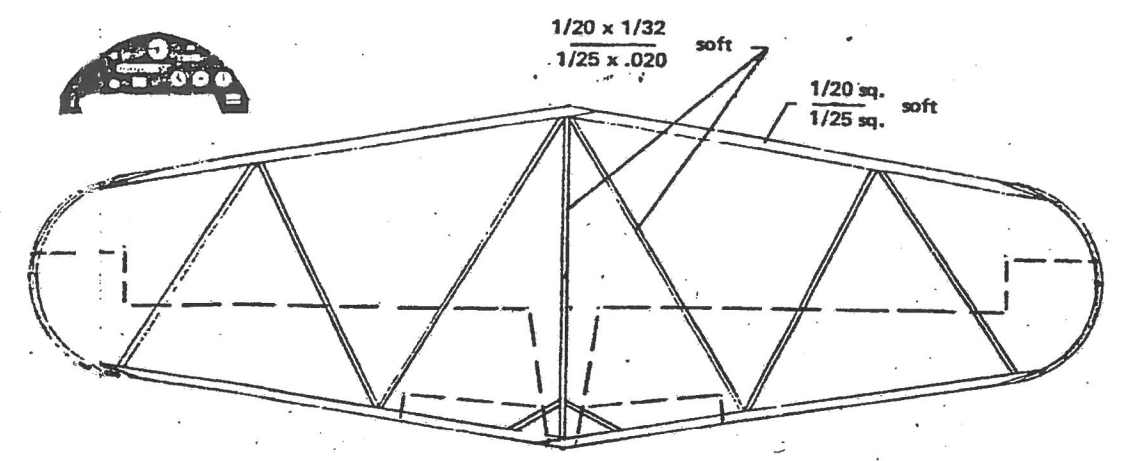

**F4U-1 CORSAIR
PEANUT SCALE
DESIGNED BY MARK DRELA**

Entire airplane is covered with sea-blue Japanese tissue, except for nose, which is white.

| Wood Sizes | Outdoor | Indoor |
|------------|---------|--------|
| | | |