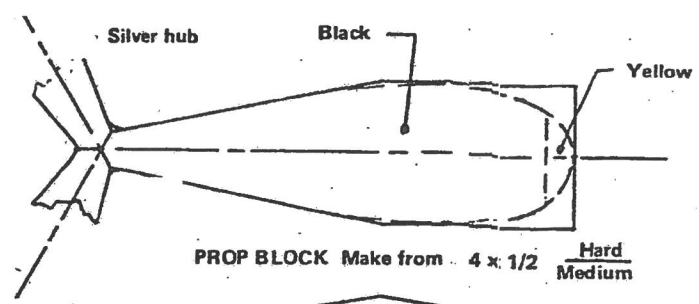

**F4U-1 CORSAIR
PEANUT SCALE
DESIGNED BY MARK DRELA**

Entire airplane is covered with sea-blue Japanese tissue, except for nose, which is white.

| Wood Sizes | Outdoor | Indoor |
|------------|---------|--------|
| | | |