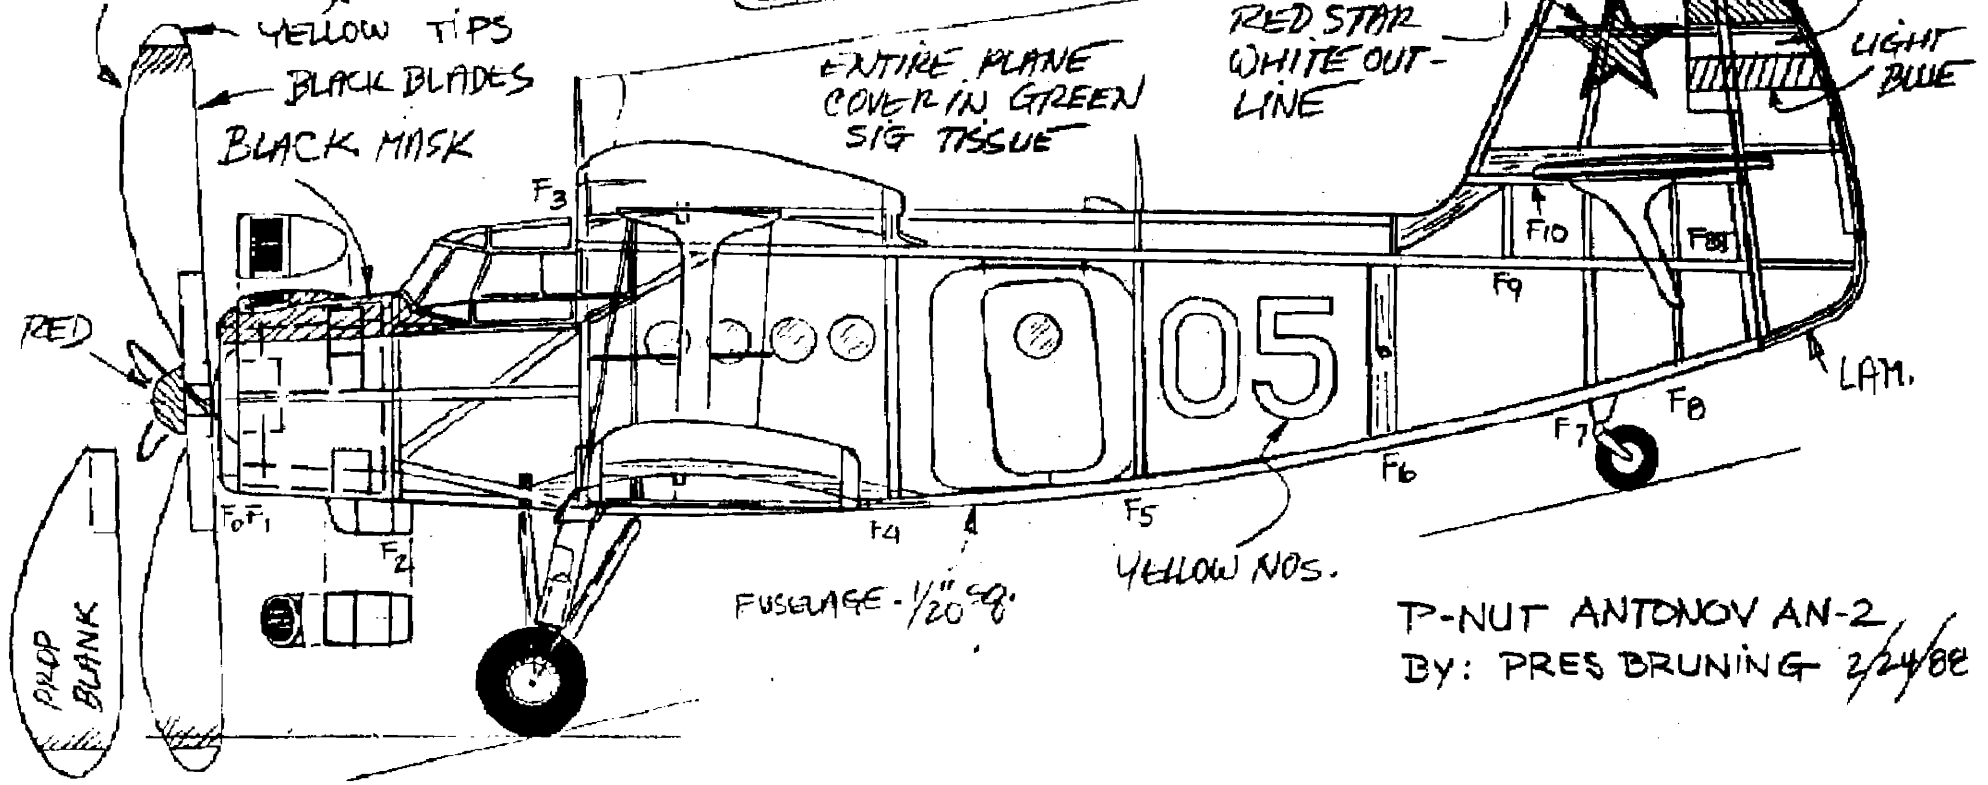

COTTAGE CHEESE PROP BLADES
CUT ON 15° X

EXHAUST STACK DETAIL

YELLOW TIPS
BLACK BLADES
BLACK MASK

ENTIRE PLANE
COVER IN GREEN
SIG TISSUE

RED STAR
WHITE OUT-
LINE

RED
WHITE
LIGHT
BLUE

FUSelage - 1/20" CO.

YELLOW NOS.

T-NUT ANTONOV AN-2
BY: PRES BRUNING 2/24/88