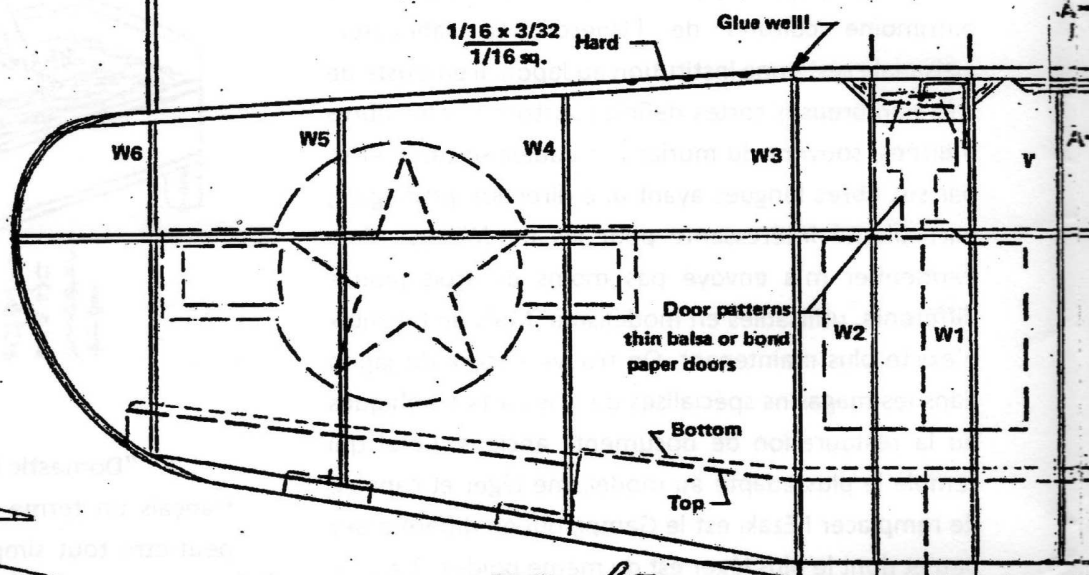

**F4U-1 CORSAIR
PEANUT SCALE
DESIGNED BY MARK DRELA**

Entire airplane is covered with sea-blue Japanese tissue, except for nose, which is white.

W9
Approx. pattern
1/64 soft

Wood Sizes	Outdoor	Indoor

Ribs - 1/32 soft
.020

Cut remaining stringer slots after installing formers.

Formers - 1/32" soft

Prop shaft - .032 Music wire
.020

Bearing - 1/16 alum. tube
Hard glue

Stringers - 32/20