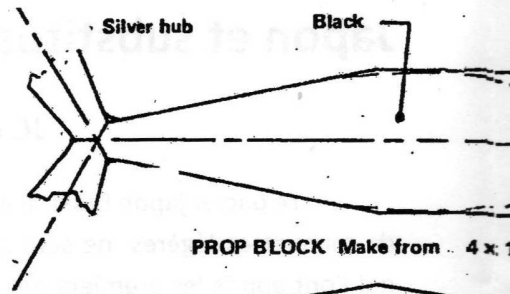

**F4U-1 CORSAIR
PEANUT SCALE
DESIGNED BY MARK DRELA**

Entire airplane is covered with sea-blue Japanese tissue, except for nose, which is white.

W9
Approx. pattern
1/64 soft

Wood Sizes	Outdoor	Indoor

Ribs - 1/32 soft
.020

Cut remaining stringer slots after installing formers.

Formers - 1/32" soft

Prop shaft - .032 Music wire
.020

Bearing - 1/16 alum. tube
Hard glue

Stringers - 32/20