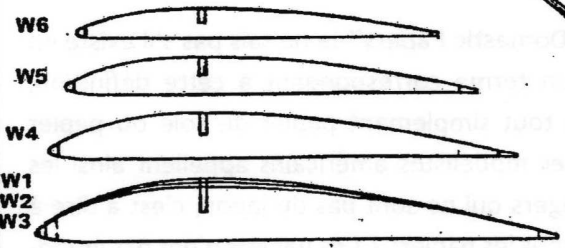

**F4U-1 CORSAIR
PEANUT SCALE
DESIGNED BY MARK DRELA**

Entire airplane is covered with sea-blue Japanese tissue, except for nose, which is white.

W9
Approx. pattern
1/64 soft

Wood Sizes	Outdoor	Indoor

Ribs - 1/32 soft
.020

Cut remaining stringer slots after installing formers.

Formers - 1/32" soft

Prop shaft - .032 Music wire
.020

Bearing - 1/16 alum. tube
Hard glue

Stringers - 32/20