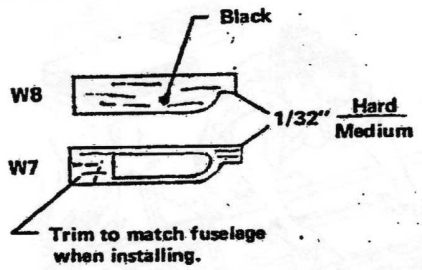

**F4U-1 CORSAIR
PEANUT SCALE
DESIGNED BY MARK DRELA**

Entire airplane is covered with sea-blue Japanese tissue, except for nose, which is white.

W9
Approx. pattern
1/64 soft

Wood Sizes	Outdoor	Indoor

Ribs - 1/32 soft
.020

Cut remaining stringer slots after installing formers.

Formers - 1/32" soft

Prop shaft - .032 Music wire
.020

Bearing - 1/16 alum. tube
Hard glue

Stringers - 32/20