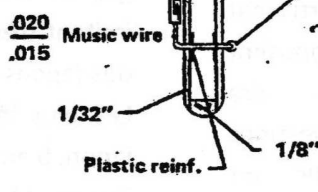

Cut remaining stringer slots after installing formers.

Formers - 1/32" soft

Prop shaft - .032 Music wire
.020

Bearing - 1/16 alum. tube
Hard glue

Stringers - 32/20