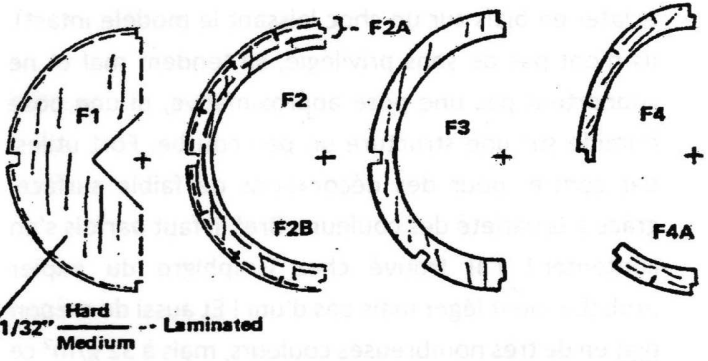

**F4U-1 CORSAIR
PEANUT SCALE
DESIGNED BY MARK DRELA**

Entire airplane is covered with sea-blue Japanese tissue, except for nose, which is white.

W9
Approx. pattern
1/64 soft

Wood Sizes	Outdoor	Indoor

Ribs - 1/32 soft
.020

Cut remaining stringer slots after installing formers.

Formers - 1/32" soft

Prop shaft - .032 Music wire
.020

Bearing - 1/16 alum. tube
Hard glue

Stringers - 32/20