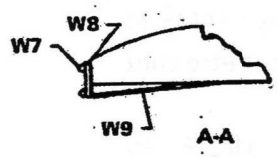

Wood Sizes	Outdoor	Indoor