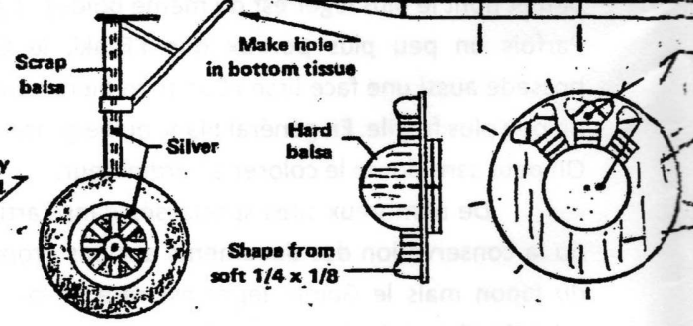

**F4U-1 CORSAIR
PEANUT SCALE
DESIGNED BY MARK DRELA**

Entire airplane is covered with sea-blue Japanese tissue, except for nose, which is white.

W9
Approx. pattern
1/64 soft

Wood Sizes	Outdoor	Indoor

Ribs - 1/32 soft
.020

Cut remaining stringer slots after installing formers.

Formers - 1/32" soft

Prop shaft - .032 Music wire
.020

Bearing - 1/16 alum. tube
Hard glue

Stringers - 32/20