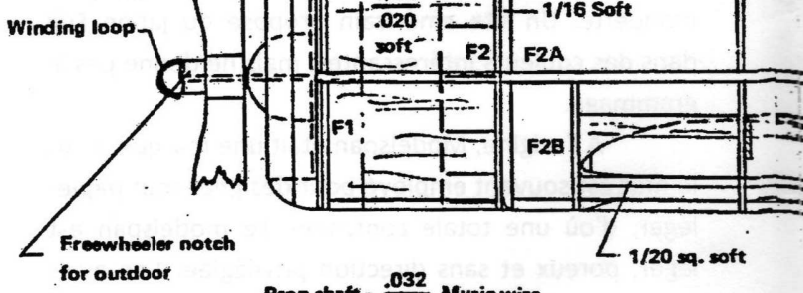

**F4U-1 CORSAIR
PEANUT SCALE
DESIGNED BY MARK DRELA**

Entire airplane is covered with sea-blue Japanese tissue, except for nose, which is white.

W9
Approx. pattern
1/64 soft

Wood Sizes	Outdoor	Indoor

Ribs - 1/32 soft
.020

Cut remaining stringer slots after installing formers.

Formers - 1/32" soft

Prop shaft - .032 Music wire
.020

Bearing - 1/16 alum. tube
Hard glue

Stringers - 32/20