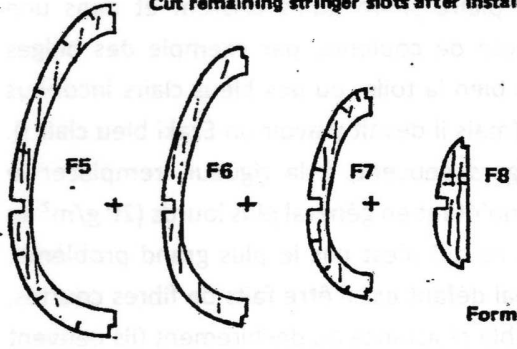

**F4U-1 CORSAIR
PEANUT SCALE
DESIGNED BY MARK DRELA**

Entire airplane is covered with sea-blue Japanese tissue, except for nose, which is white.

W9
Approx. pattern
1/64 soft

Wood Sizes	Outdoor	Indoor

Ribs - 1/32 soft
.020

Cut remaining stringer slots after installing formers.

Formers - 1/32" soft

Prop shaft - .032 Music wire
.020

Bearing - 1/16 alum. tube
Hard glue

Stringers - 32/20