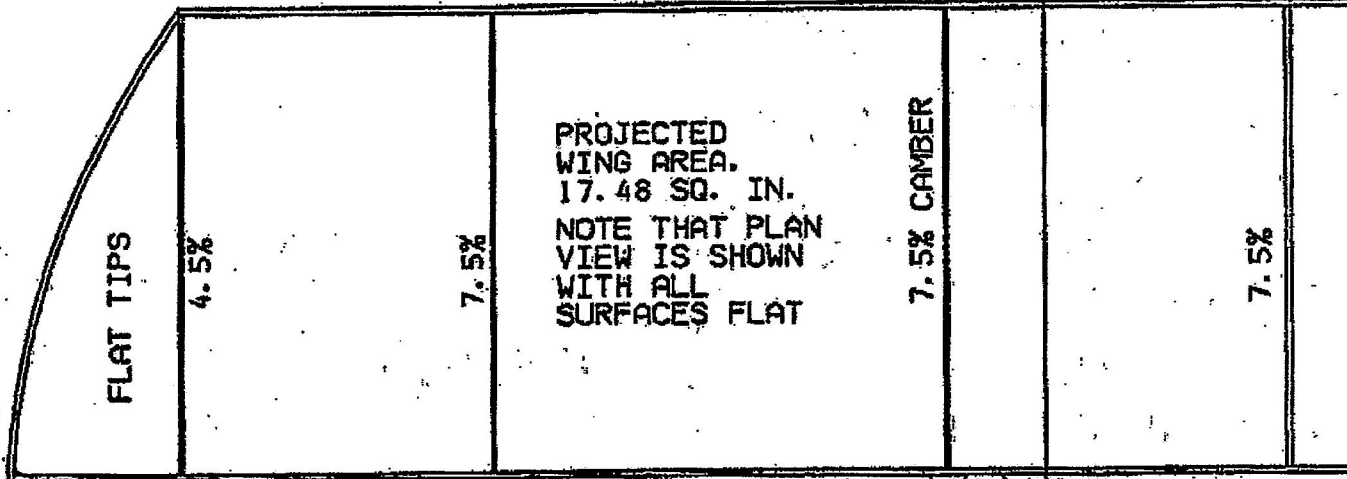

NO WING WASH AT REST

5° LEFT THRUST.
0° DOWN THRUST

ALL WIRE FITTINGS ARE .012 M.W.