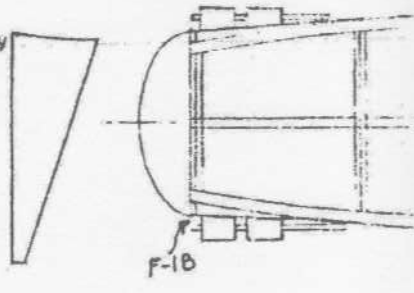

WINGTIPS RAISED TO MEET SPAR (SEE FRONT VIEW)

1/2" Dihedral each tip.

L.G. TRUE LENGTH 1/32 SHEET

STAB AND RUDDER OUTLINES 1/32 SQ

D'après Flying Aces