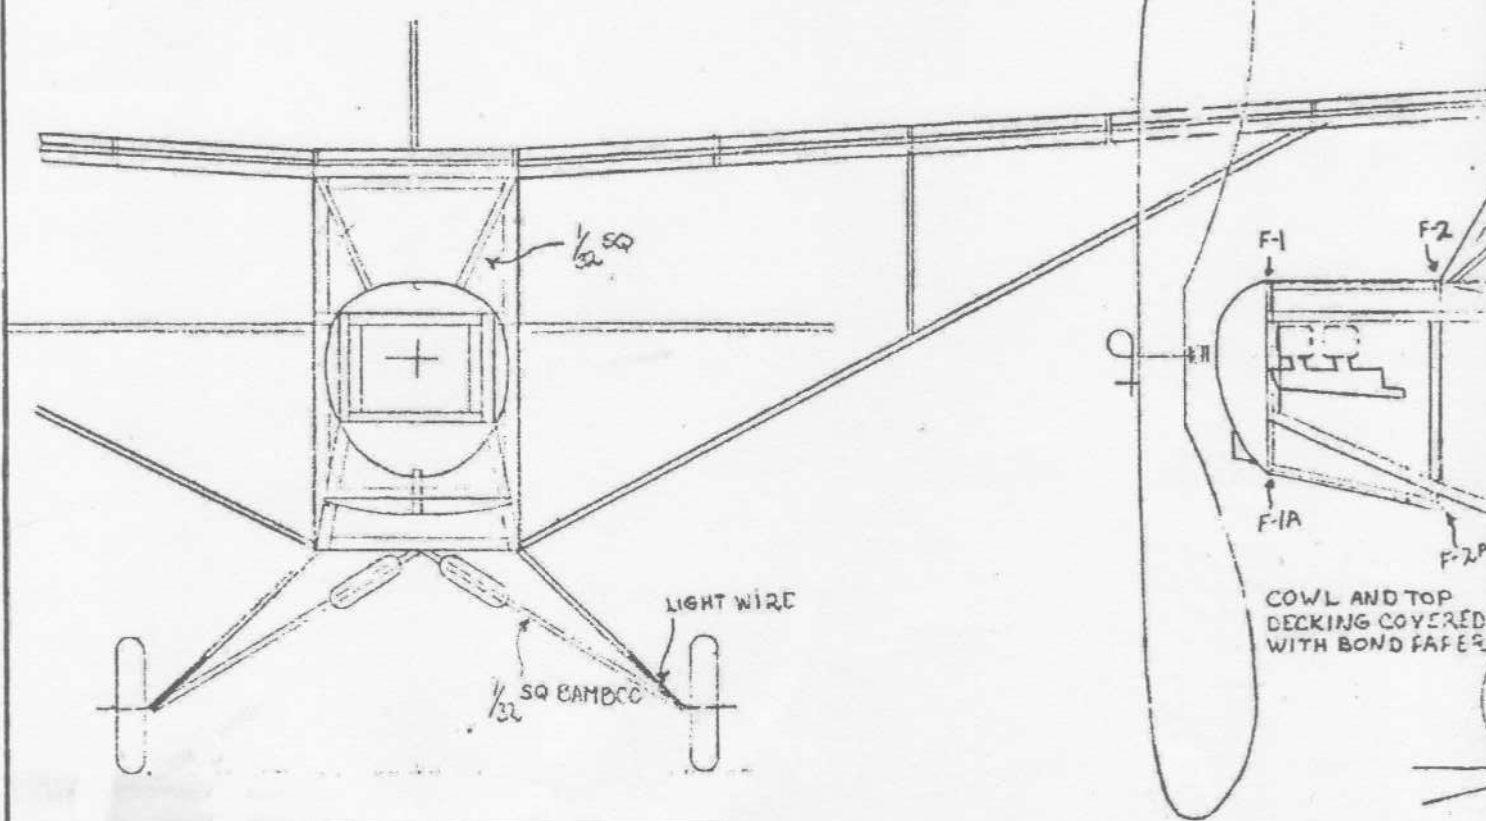

WINGTIPS RAISED TO MEET SPAR (SEE FRONT VIEW)

1/2" Dihedral each tip.

L.G. TRUE LENGTH 1/32 SHEET

STAB AND RUDDER OUTLINES 1/32 SQ

D'après Flying Aces