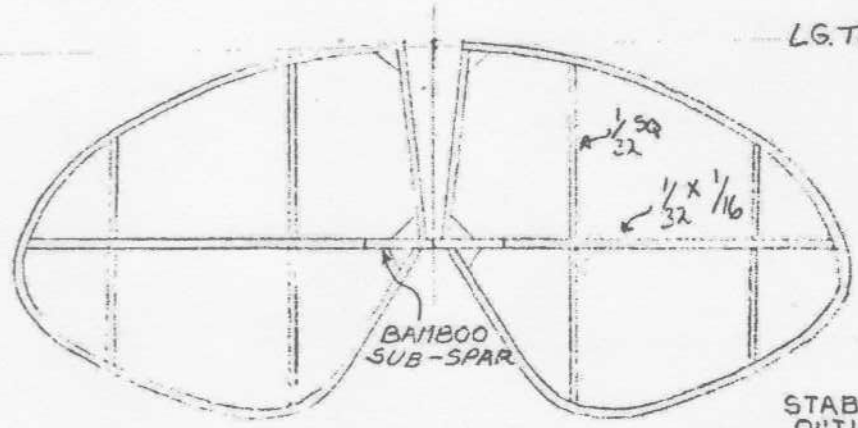

WINGTIPS RAISED TO MEET SPAR (SEE FRONT VIEW)

1/2" Dihedral each tip.

L.G. TRUE LENGTH 1/32 SHEET

STAB AND RUDDER OUTLINES 1/32 SQ

D'après Flying Aces