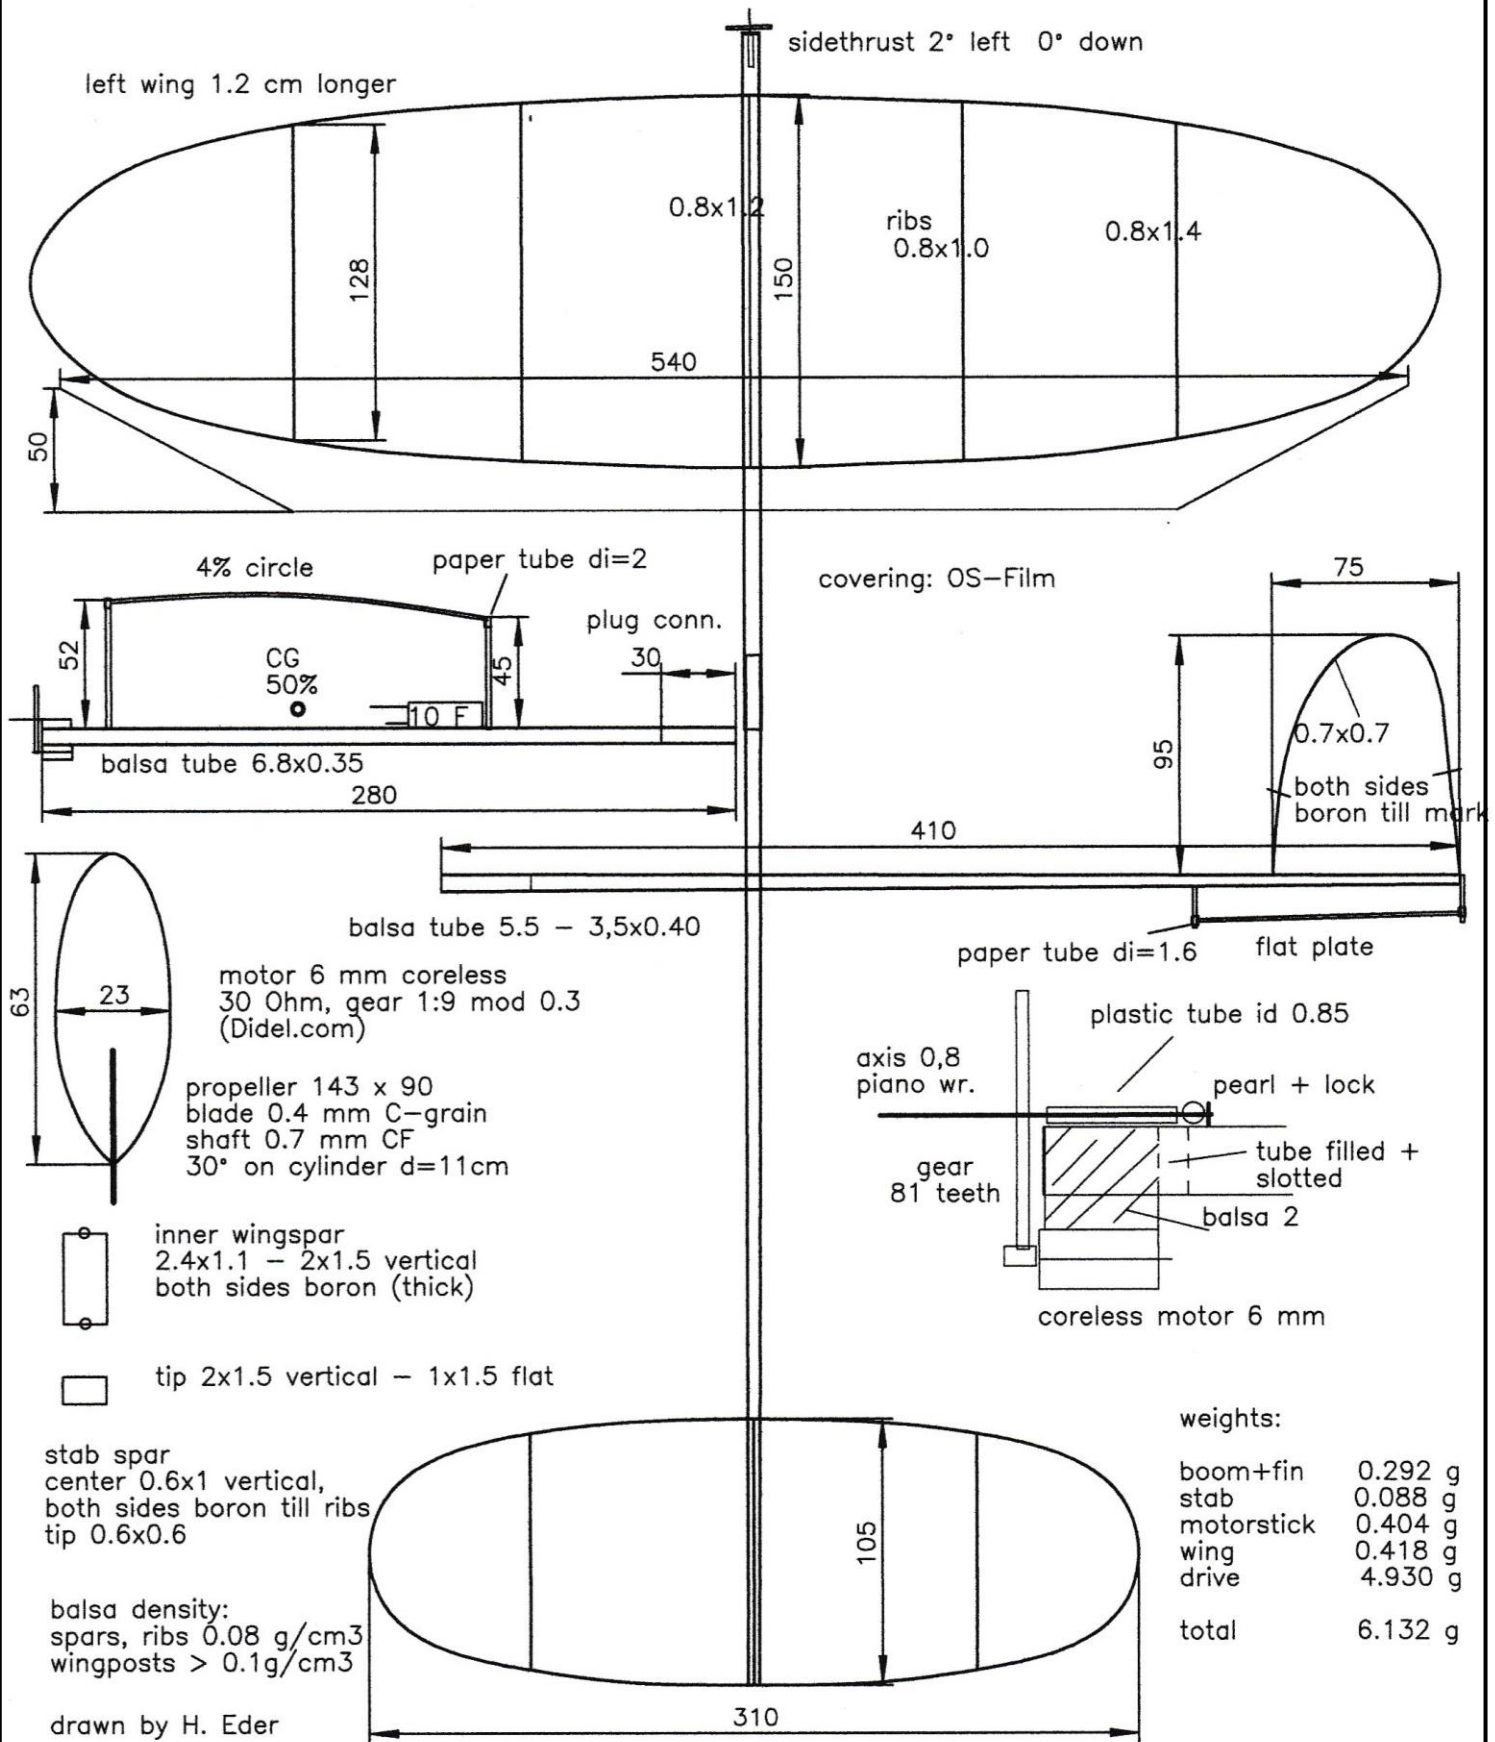

CAP-14

Uwe Bundesen

1. place German Champs 2014

Class Cap Models 5:24 5:35

weights:

boom+fin	0.292 g
stab	0.088 g
motorstick	0.404 g
wing	0.418 g
drive	4.930 g
total	6.132 g

drawn by H. Eder