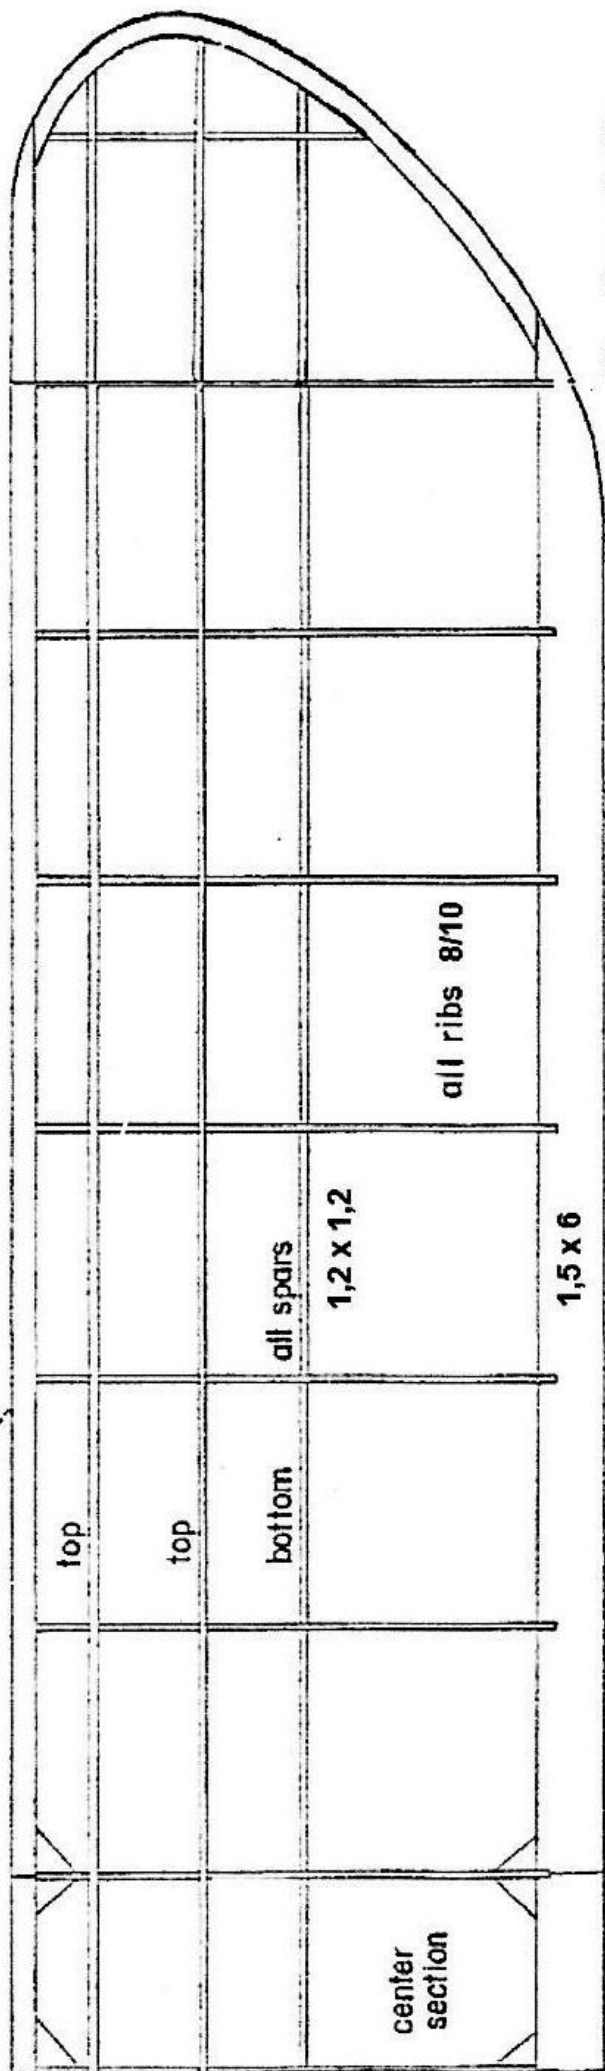

2 x 2 L.E.

Wing tips - 4 strips
2 x 0.5
laminated

DIAMOND DEMON
ORIGINAL 1939 DESIGN TERRY O'NEARA