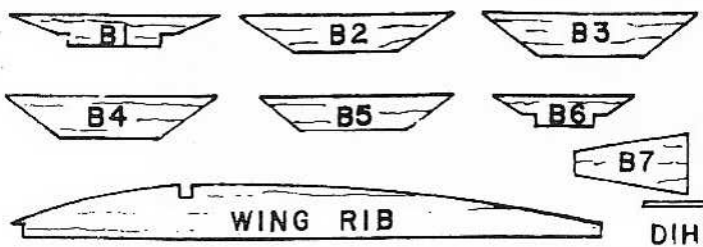

NOTE- ALL ST
BY THE
OTHERV
OTHER

UNCOVERED BETWEEN 2 S

NORTH PACIFIC
5-1/2 D. PROP
3/64 D. PROP SHAFT
PECK PA-006 NOSE BUTTON

WING RIB

LANDING
GEAR- .020
MUSIC
WIRE

1/8 THICK
GLUE TO BACK OF N1

DIHEDRAL- 3/8 (SHOWN) OR 9/16 (FLIES BETTER)

BUTT RIB
ANGLE
GAGE