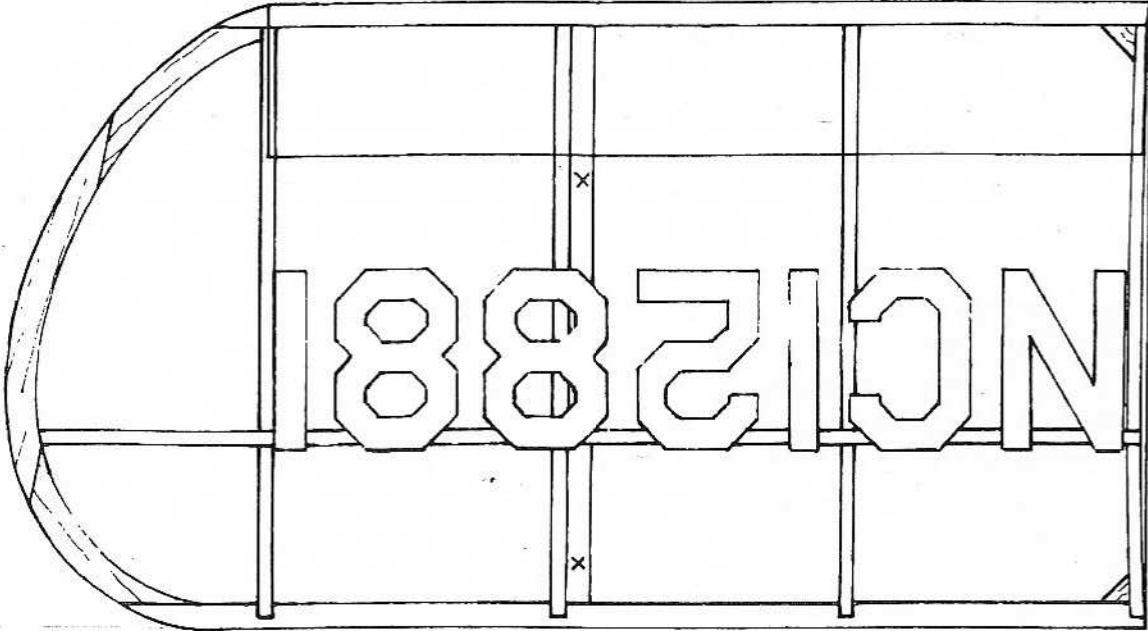

NOTE- ALL ST
BY THE
OTHERV
OTHER

UNCOVERED BETWEEN 2 S

NORTH PACIFIC
5-1/2 D. PROP
3/64 D. PROP SHAFT
PECK PA-006 NOSE BUTTON

WING RIB

LANDING
GEAR- .020
MUSIC
WIRE

1/8 THICK
GLUE TO BACK OF N1

DIHEDRAL- 3/8 (SHOWN) OR 9/16 (FLIES BETTER)

BUTT RIB
ANGLE
GAGE