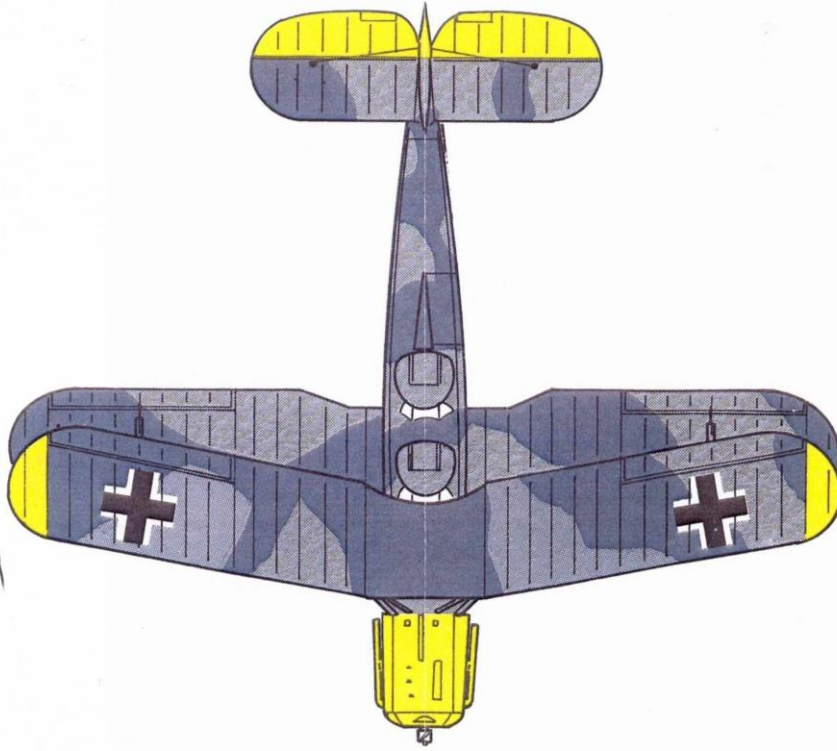

Gotha Go 145 C

The Gotha Go 145A CU+BS, W. N. 2512, of the A/B Flugzeugführerschule 113 Brunn (now Brno, Czech Republic). All surfaces painted with RLM 02.