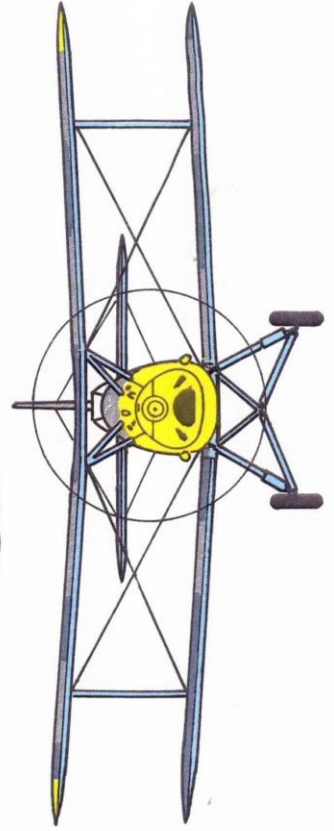

Gotha Go 145 C

The Gotha Go 145A CU+BS, W. N. 2512, of the A/B Flugzeugführerschule 113 Brunn (now Brno, Czech Republic). All surfaces painted with RLM 02.