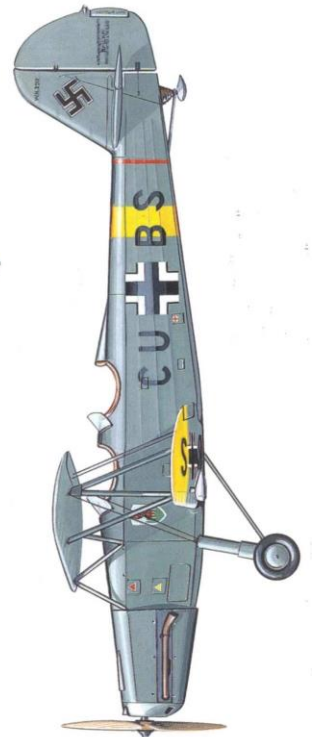

Gotha Go 145 C

The Gotha Go 145A CU+BS, W. N. 2512, of the A/B Flugzeugführerschule 113 Brunn (now Brno, Czech Republic). All surfaces painted with RLM 02.