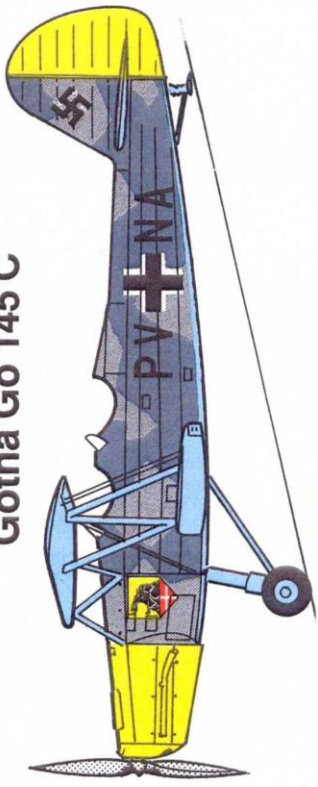

Gotha Go 145 C

The Gotha Go 145A CU+BS, W. N. 2512, of the A/B Flugzeugführerschule 113 Brunn (now Brno, Czech Republic). All surfaces painted with RLM 02.