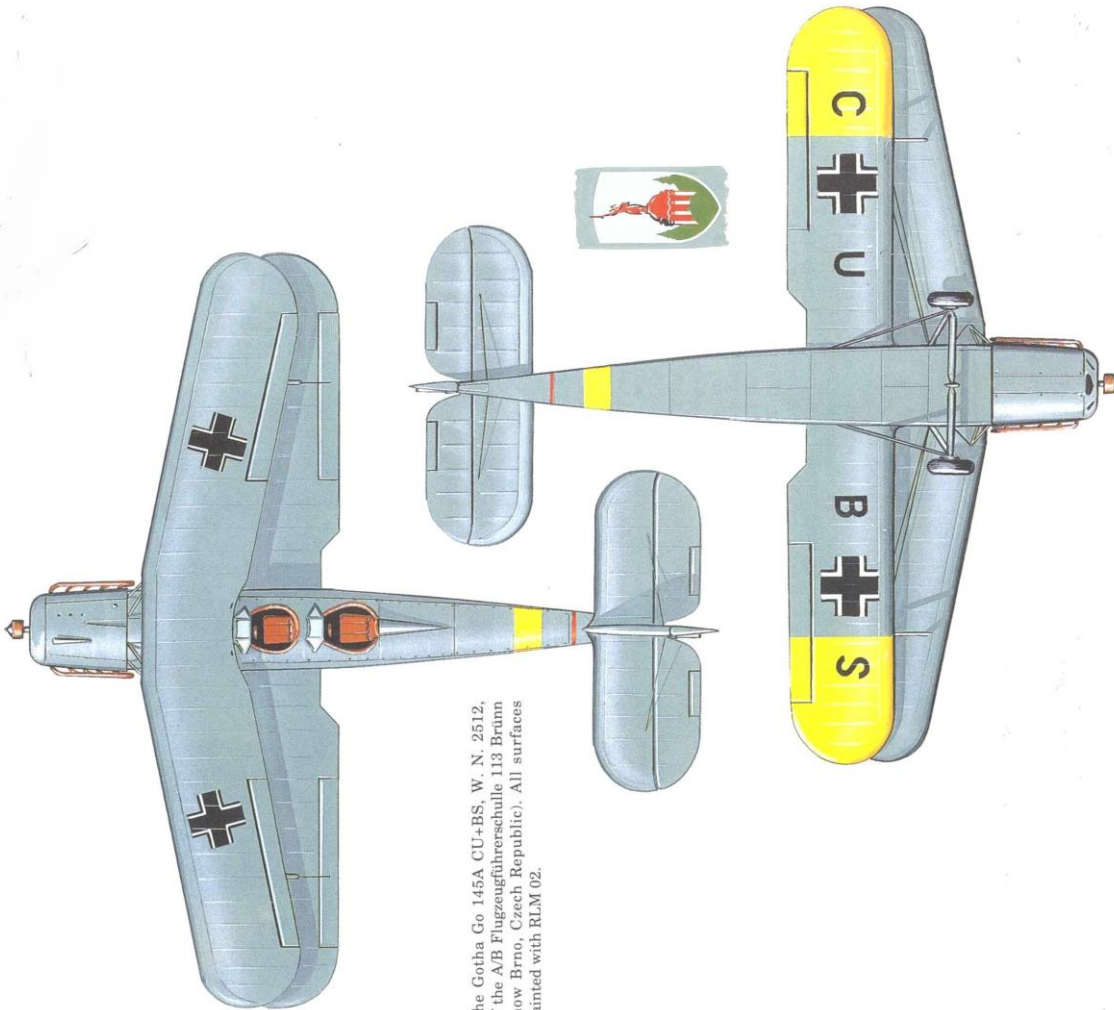

Gotha Go 145 C

The Gotha Go 145A CU+BS, W. N. 2512, of the A/B Flugzeugführerschule 113 Brunn (now Brno, Czech Republic). All surfaces painted with RLM 02.