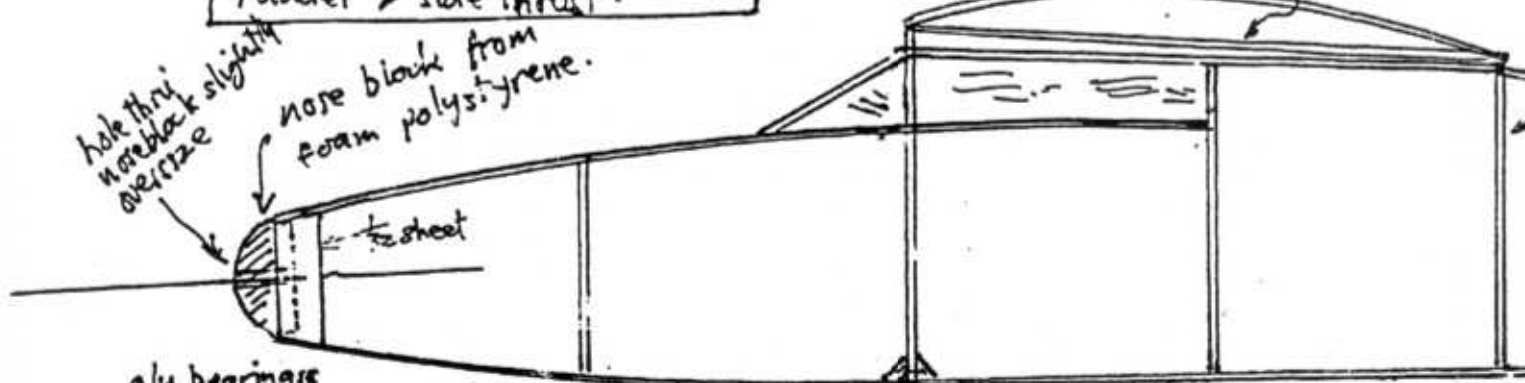

FLADGE

A SAINTE FORMULE BY M

* Fly this model in Left hand circles; adjust with rudder & side thrust.

windows cellophane from cigarette packet

wing root only

NB. Consider using 45° or more