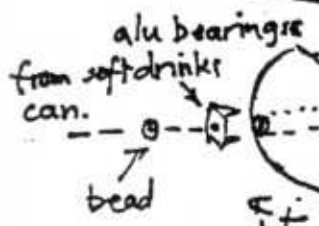

FLADGE

A SAINTE FORMULE BY M

* Fly this model in Left hand circles; adjust with rudder & side thrust.

windows cellophane from cigarette packet

wing root only

NB. Consider using 45° or more