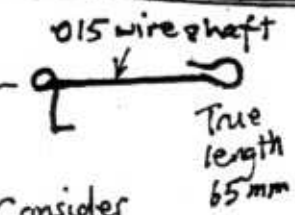

FLADGE

A SAINTE FORMULE BY M

* Fly this model in Left hand circles; adjust with rudder & side thrust.

windows cellophane from cigarette packet

wing root only

NB. Consider using 45° or more