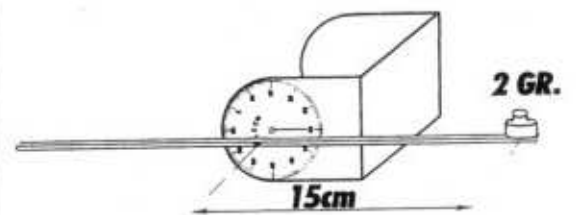

PROTECT THE SCALE DISK
WITH TRANSP. TAPE

4 MM PLYWOOD ALL PIECES

CALIBRATION

TORSIMETER

COUPLE RANGE 0 TO 60 GR X CM
DESIGN AND DRAWING FABIO MANIERI CIAMPINO - ROME - ITALY