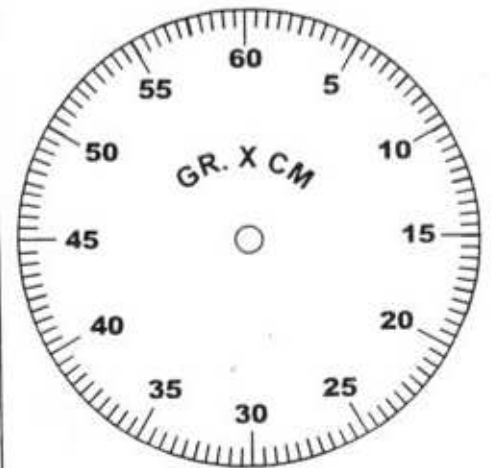

PROTECT THE SCALE DISK
WITH TRANSP. TAPE

4 MM PLYWOOD ALL PIECES

CALIBRATION

TORSIMETER

COUPLE RANGE 0 TO 60 GR X CM
DESIGN AND DRAWING FABIO MANIERI CIAMPINO - ROME - ITALY