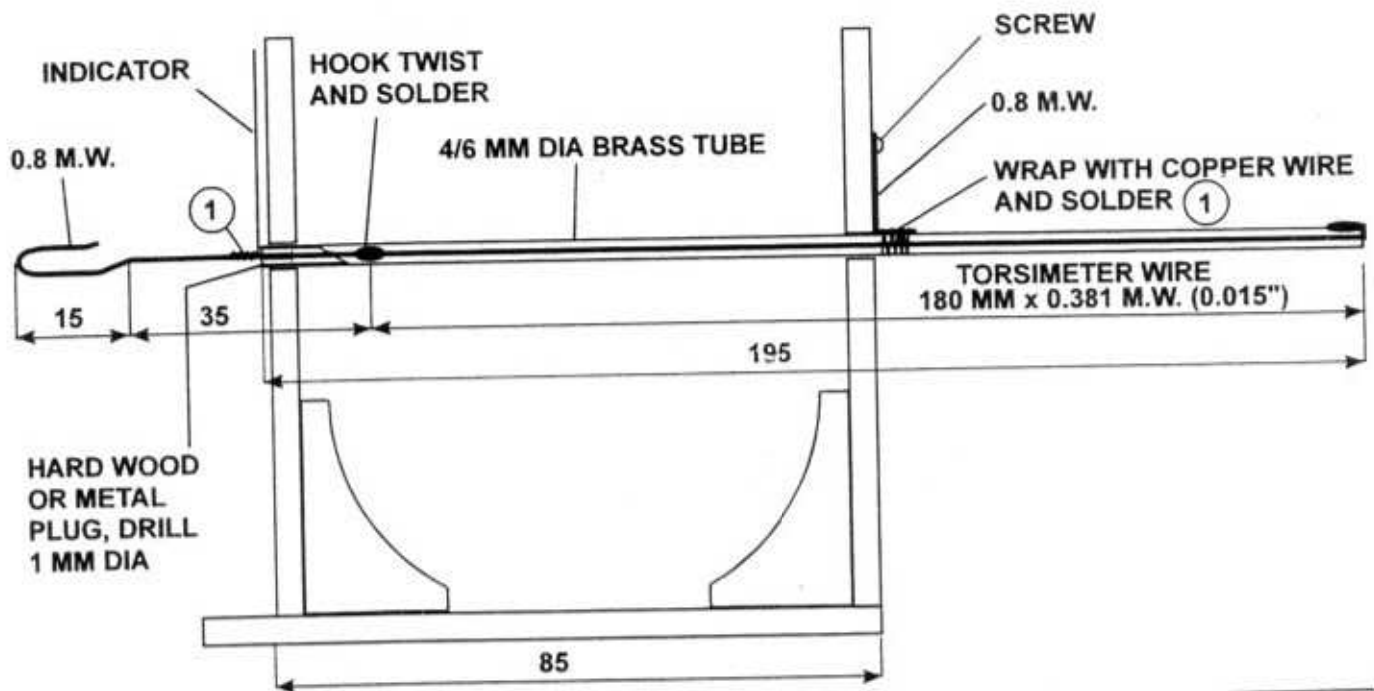

PROTECT THE SCALE DISK
WITH TRANSP. TAPE

4 MM PLYWOOD ALL PIECES

CALIBRATION

TORSIMETER

COUPLE RANGE 0 TO 60 GR X CM
DESIGN AND DRAWING FABIO MANIERI CIAMPINO - ROME - ITALY