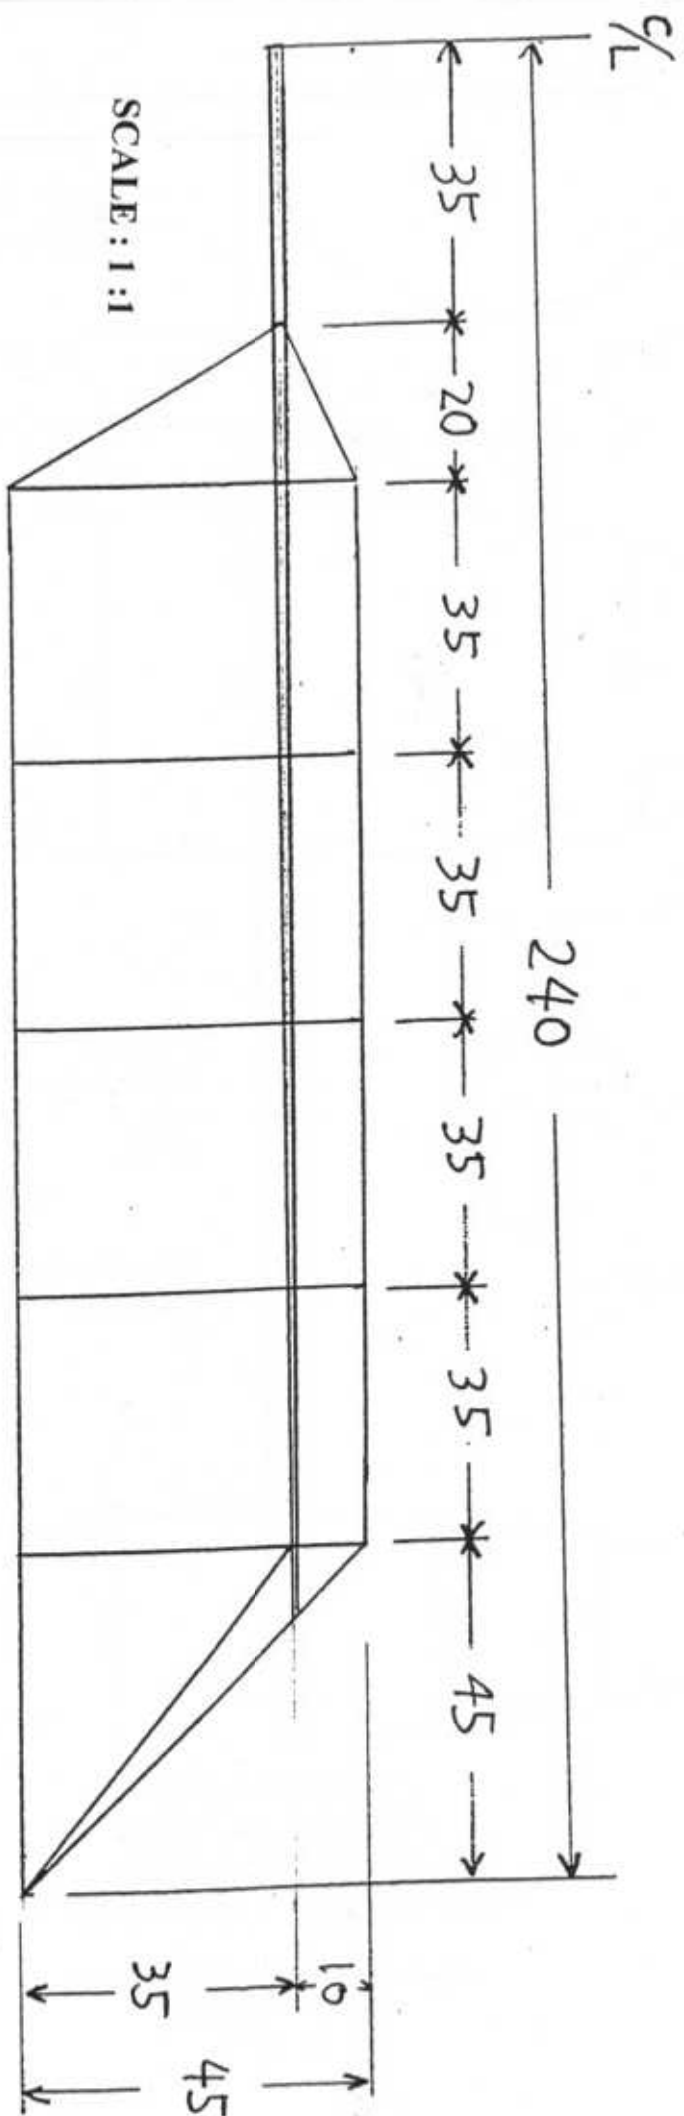

BOTTOM ROTOR PITCH 24°

TISSUE TUBE, ADJUSTABLE PITCH

SCALE: 1:1

DESIGNED BY CERVIA

"FLAT BLADE" CONCEPT !!
 BLADES ARE NOT TWISTED, NOT HELICAL PITCH.
 BUILT FLAT !! THIS IS NOT A PROPP, BUT A ROTATING WING !!

RECORD (UNOFFICIAL)

CAT 1. 11:24 AT MY LIVING ROOM (2.4m) RUBBER 0.49g 230mm LONG
 CAT 2. 13:05 AT KAWASAKI MARIEN (9.0m) RUBBER 0.60g 279mm LONG

RAN 2 - COPTER 2 BY AKIHIRO DANJO

TOKYO - JAPAN

RANRAN - COPTER TWO 檀上彰宏 . 神奈川県小田原市
 神奈川コプタークラブ