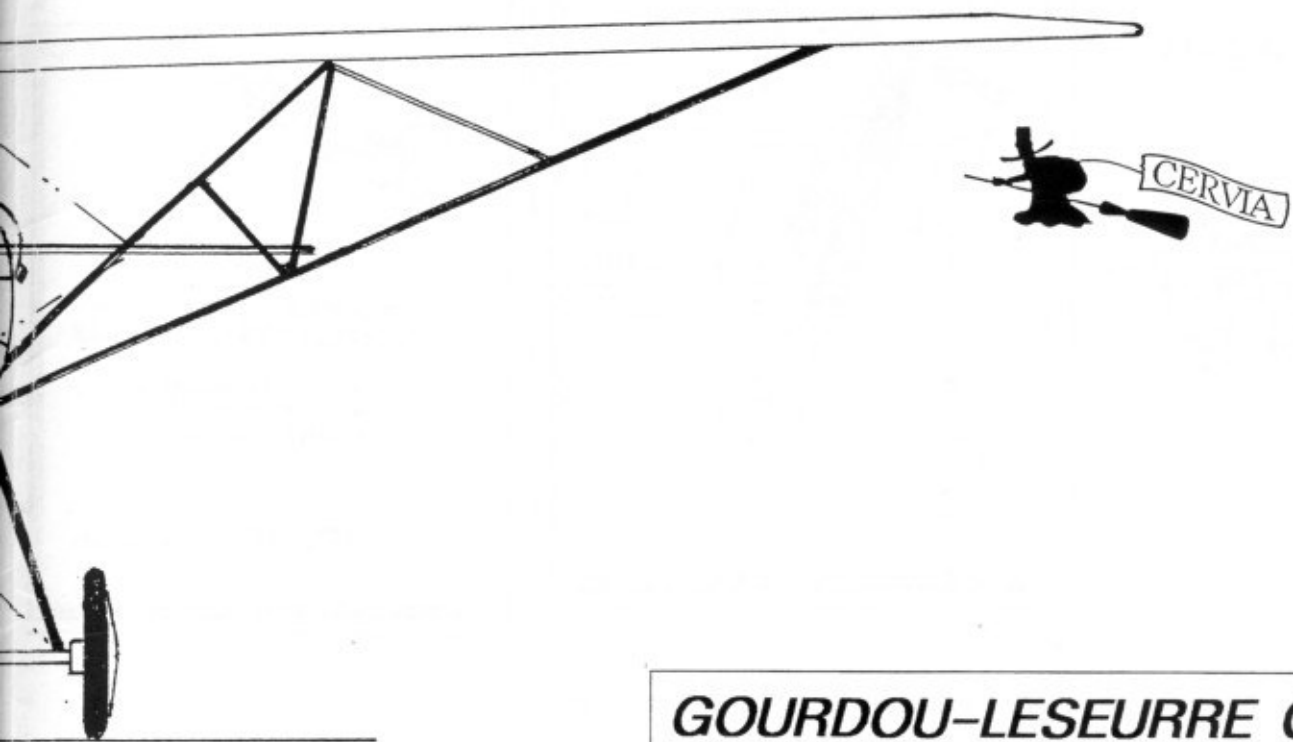

Free propeller for outdoor fly

**GOURDOU-LESEURRE GL 22**  
 Peanut scale drawn by  
 Roger AIME (F)