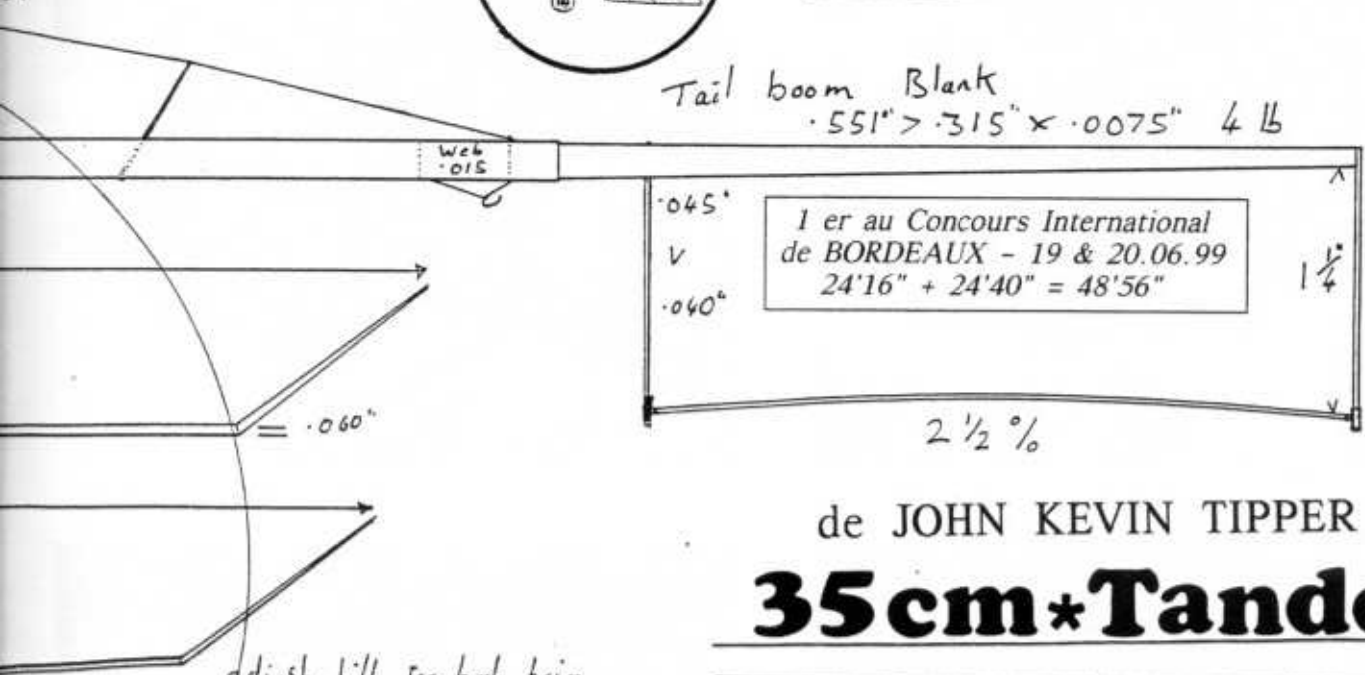

.040" Tissue tubes
(note offset on Tail plane)

F1D Indoor Supplies

Tail boom Blank
.551" x .315" x .0075" 4 lb

de JOHN KEVIN TIPPER

35cm*Tandem

adjust tilt for best trim

Weights

Wing	.055 g
Tail	.051 g
Stick	.091 g
Boom	.027 g
Prop	.051 g
Total	.275 g